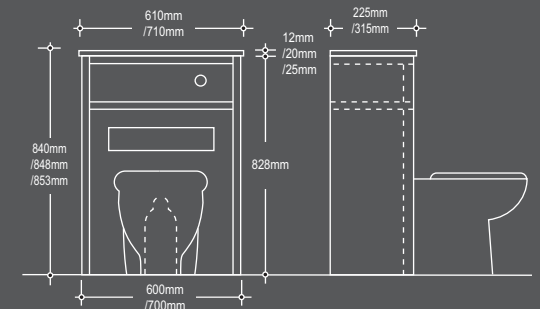

DANBURY FLOORSTANDING WC UNIT
- 828 UNIT HEIGHT