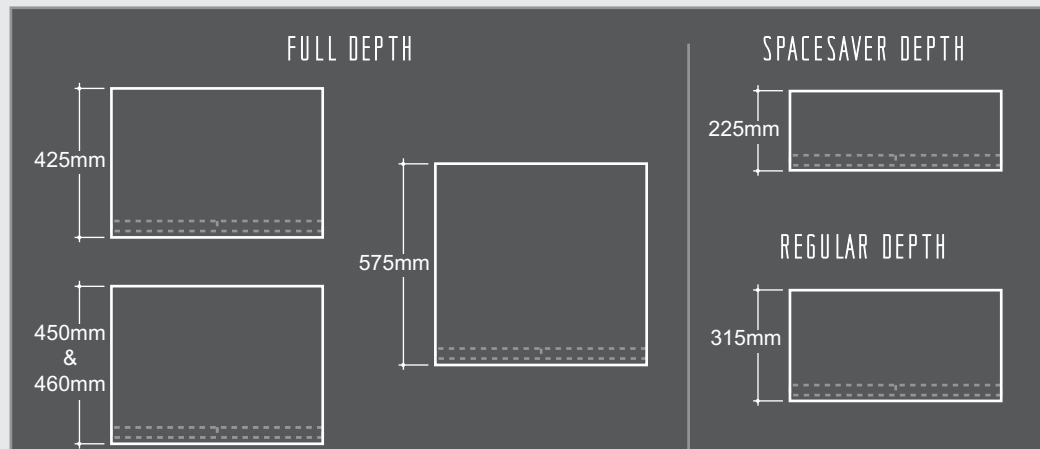

Please note not all unit types available in every depth, overall depth includes allowance for worktop or uppertop overhang