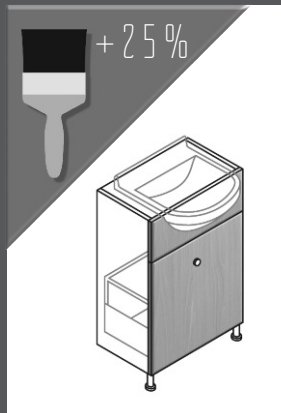

PAINTED FRONTS, WORKTOPS & ACCESSORIES

- Choose your colour - with painted vinyl
- See page 2 - for available doorstyles
- Grained or Matt texture - paintable vinyl

sprayed to match most popular paint manufacturers colours - in a luxurious Matt Satin finish

painted fronts / bath panels / worktops / framing panels / fillers / plinths are manufactured to order with minimum 4 week lead time, once acknowledged unfortunately it is not possible to cancel or change orders

items which are available with painted finish are highlighted by the paint brush symbol - please see example opposite

please add the % surcharge shown in each image box to the individual unit cost, as the % uplift varies, paint brush & no % indicates retail prices are shown. Minimum uplift value of £150 per order is required, otherwise an additional £25 paint charge is applicable