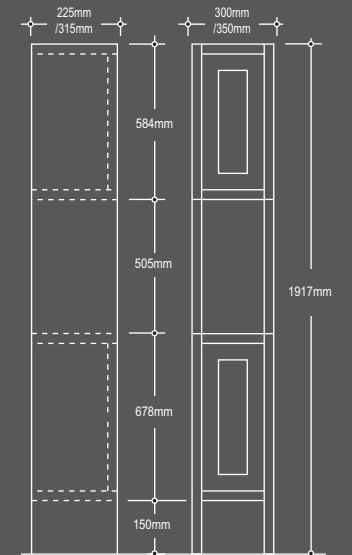

DANBURY FULL HEIGHT UNIT
- 1917 UNIT HEIGHT