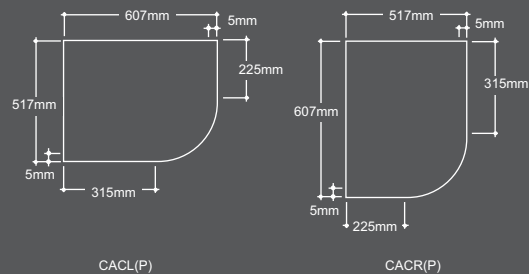

CAC(P)

CAC(P)S

MATTED BASIN & UNIT

CACL(P)

CACR(P)

Dimensions include 5mm worktop overhangs as shown