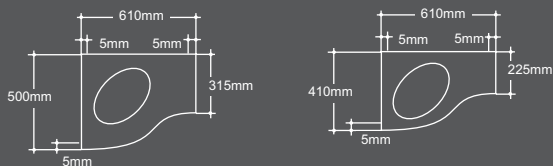

S LINE

Dimensions include 5mm worktop overhangs as shown