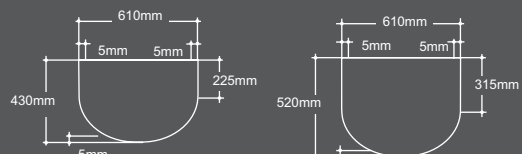

WORKTOP / INSTALLATION DIMENSIONS FULL DEPTH & MODULAR

D LINE

Dimensions include 5mm worktop overhangs as shown