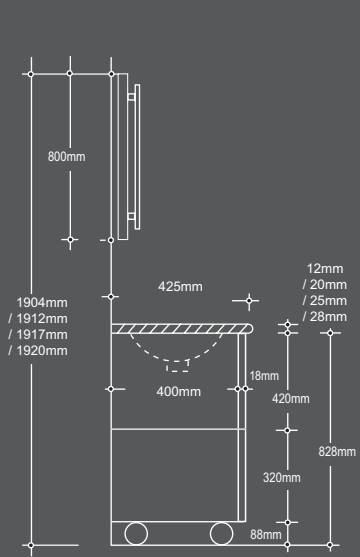

MODULAR SPACE COMPACT
UNIT - SIT ON BASINS

MODULAR SPACE UNITS
- INSET BASINS

Note: wall hung units have variable height capability relating to sit on basin

Note: deluxe mirror cabinets are set at variable height related to basin, tap & unit mounting