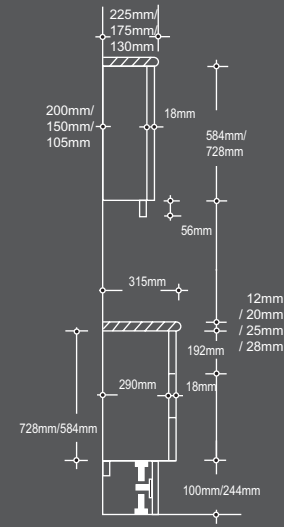

WALL UNIT,
LIGHT PELMET
& BASE UNIT