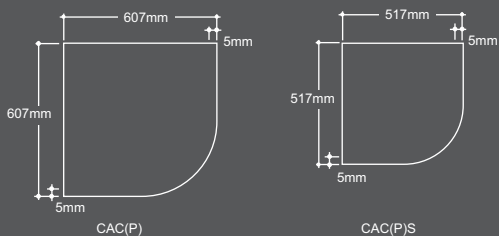

CURVED CORNER BASIN & BASE