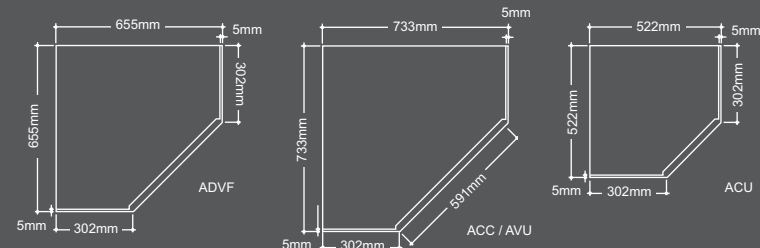

ANGLED CORNER WORKTOP GUIDE