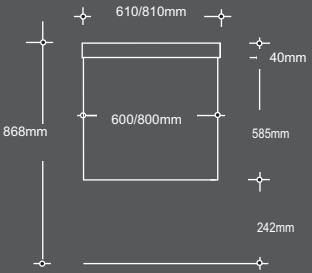

600 & 800 GELCAST
BASINS & CURVED UNIT