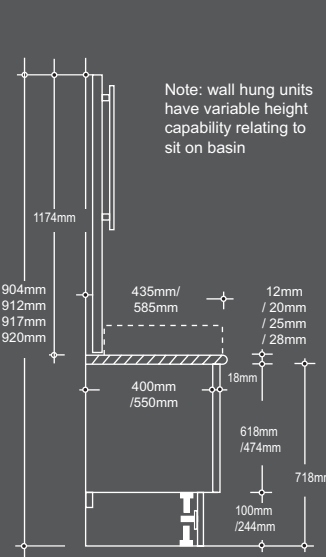

MODULAR SPACE UNITS
- SIT ON BASINS