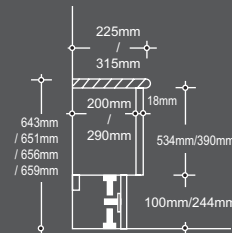

LOW CUPBOARD

FURNITURE INC TRADITIONAL FRAMING PANELS

Dimensions include 5mm worktop overhangs as shown

FURNITURE INC INTERMEDIATE / FRAMING PANELS

Dimensions include 5mm worktop overhangs as shown

FURNITURE INC CURVATURE FRAMING PANELS