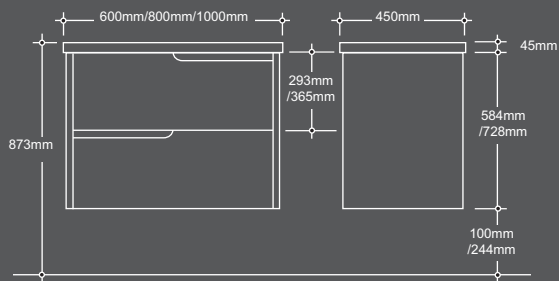

INDIGO CERAMIC BASIN & UNIT