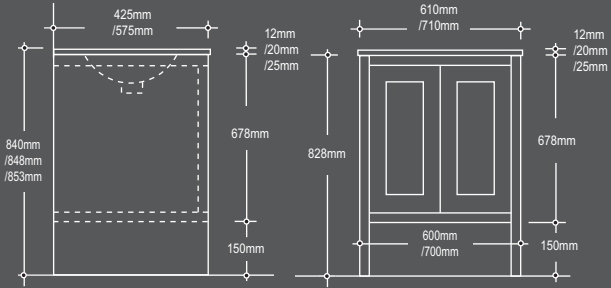

INSTALLATION DIMENSIONS - DANBURY RANGE

INSTALLATION DIMENSIONS

600 & 700 DANBURY UNITS
- 828 UNIT HEIGHT