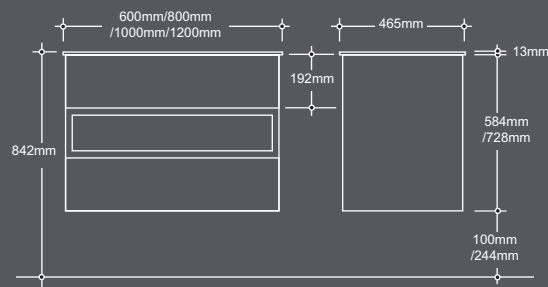

NTX BASIN & UNIT