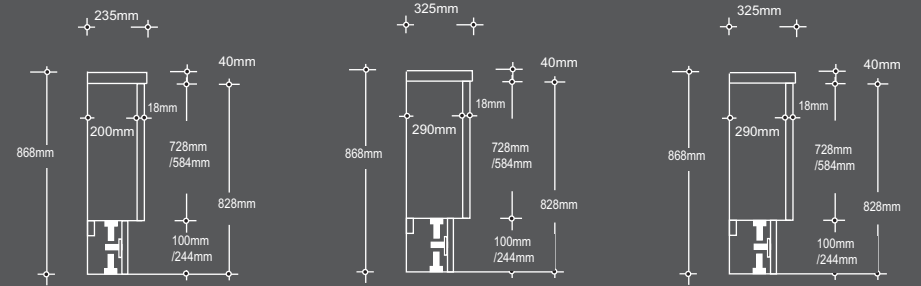

GELCAST INLINE BASINS ON WH UNITS