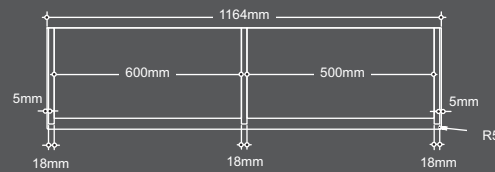

FURNITURE INC INTERMEDIATE / FRAMING PANELS