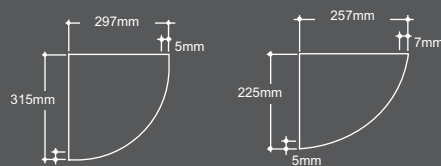

CEURP25S/R / CWEURP25S/R

CURVED END BASE & WALL

CEURP30/R