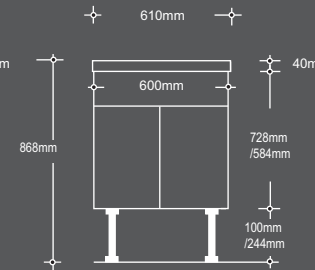

DOORLINE WH UNITS