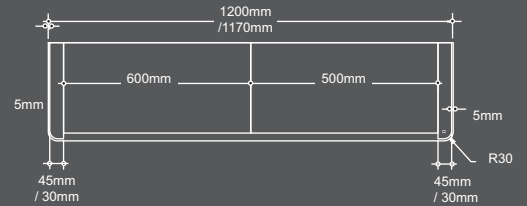

Dimensions include 5mm worktop overhangs as shown

montrose

inspirational bathroom furniture

MONTROSE FURNITURE LTD:

Head Office & Factory, Paycocke Road, Basildon, Essex SS14 3NW

Tel: 01268 476800

enquiries@montrosefurniture.co.uk