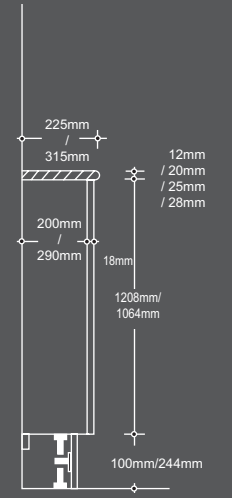

INSTALLATION DIMENSIONS REGULAR / SPACESAVER DEPTHS

PELMET & SOFFIT

TALL
CUPBOARD