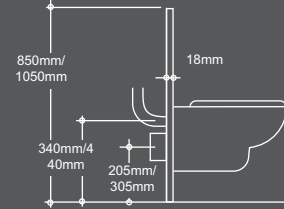

FLOOR STANDING WALL
PANEL - WALL HUNG WC PAN

1050mm floorstanding wall panel
- raises pan installation height by 10cm