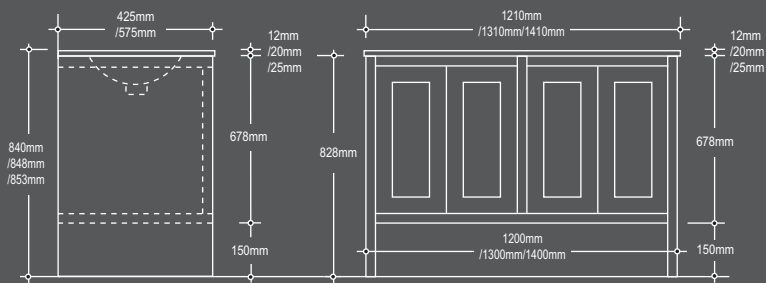

1200, 1300 & 1400 DANBURY UNITS
- 828 UNIT HEIGHT