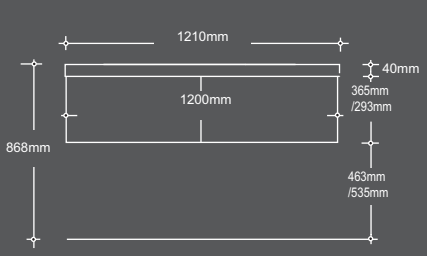

1200
GELCAST BASINS & UNIT