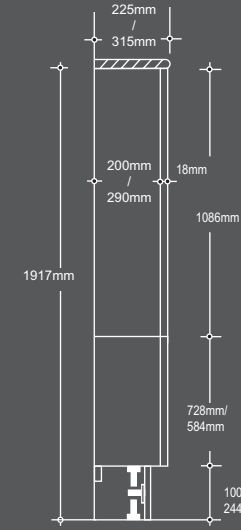

FULL HEIGHT
UNIT

TALL
CUPBOARD