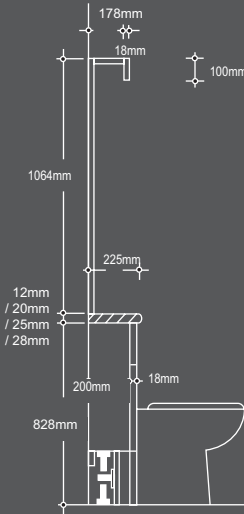

WC SPACESAVER
& FULL HEIGHT
MIRROR