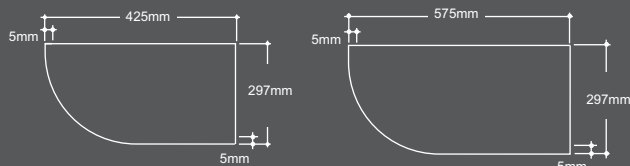

MODULAR CURVED END BASE

Dimensions include 5mm worktop overhangs as shown