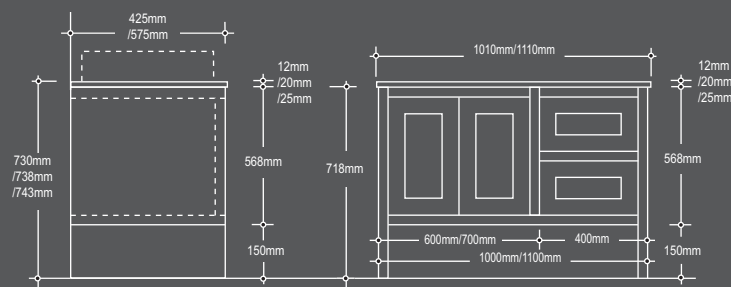

1000 & 1100 DANBURY UNITS
- 718 UNIT HEIGHT