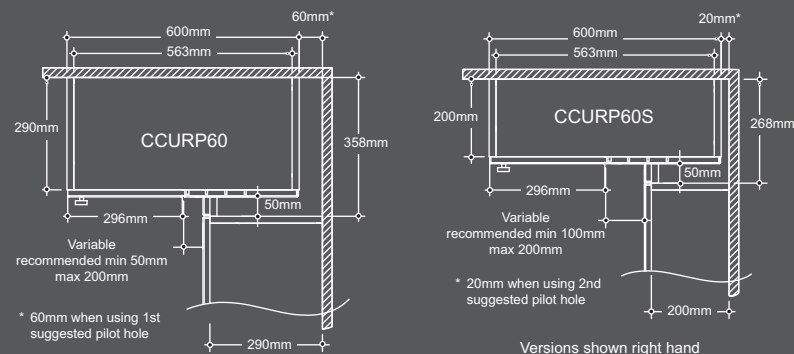

CORNER CUPBOARD BASE UNIT

Versions shown right hand