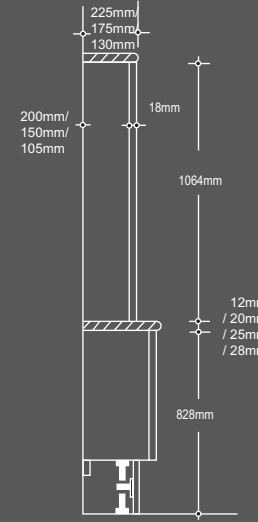

TALL WALL
UNIT