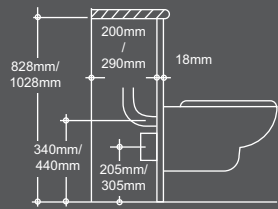

FLOOR STANDING WC
UNIT - WALL HUNG WC PAN

1028mm floorstanding wc unit
- raises pan installation height by 10cm