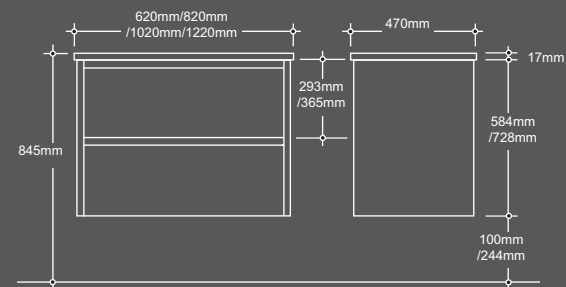

UNI CERAMIC BASIN & UNIT