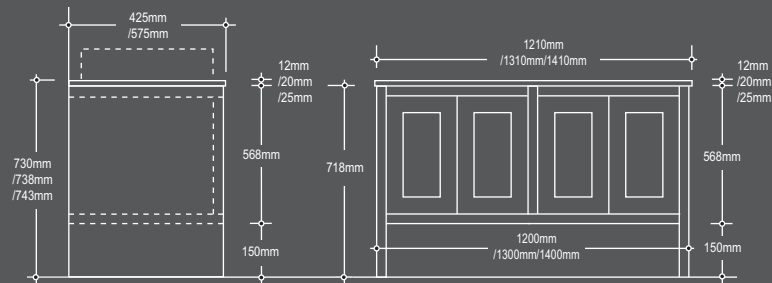

1200, 1300 & 1400 DANBURY UNITS
- 718 UNIT HEIGHT