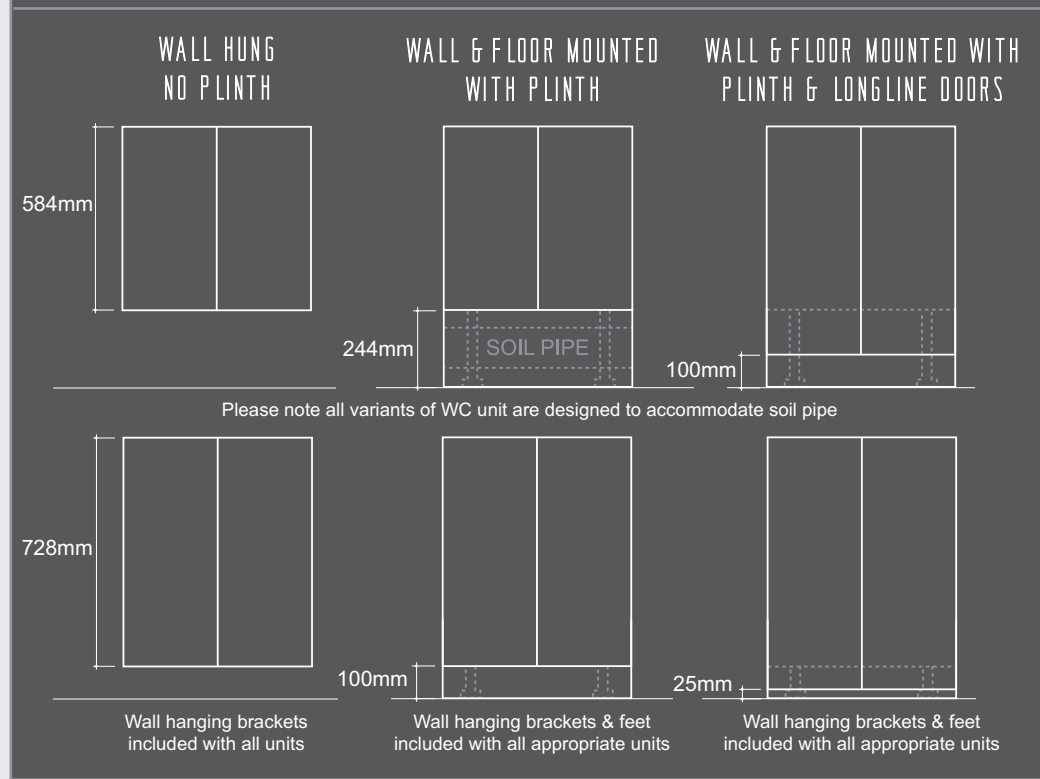

Please note all variants of WC unit are designed to accommodate soil pipe

Wall hanging brackets included with all units

Wall hanging brackets & feet included with all appropriate units

Wall hanging brackets & feet included with all appropriate units

Plinth & worktop supplied at additional cost

montrose

RETAIL PRICE LIST
FULL DEPTH STAND ALONE
products

HI-LINE BASIN UNITS

HI-LINE basin unit - 1 drawer compact				basin		
unit height	width (mm)	full depth 425mm	price inc. vat	inline gelcast basin	price inc. vat	
 365mm	500	DUCP50S (H)	£615	-	-	
	600	DUCP60S (H)	£667	G6143 (NT)	£429	
	700	DUCP70S (H)	£711	-	-	
	800	DUCP80S (H)	£755	G8143 (NT)	£445	
	900	DUCP90S (H)	£798	-	-	
	1000	DUCP10S (H)	£840	G1043 (NT)	£467	
 365mm	1200	DUCP12S (H)	£928	G1243 (NT)	£556	
	 293mm	500	DUC50S (H)	£615	-	-
600		DUC60S (H)	£667	G6143 (NT)	£429	
700		DUC70S (H)	£711	-	-	
800		DUC80S (H)	£755	G8143 (NT)	£445	
900		DUC90S (H)	£798	-	-	
1000		DUC10S (H)	£840	G1043 (NT)	£467	
 293mm	1200	DUC12S (H)	£928	G1243 (NT)	£556	

Basin not included

Please add 'H' for Horizontal Grain Units or 'NUC' for no U Channel cutout, as also available as drawer unit only & 'NT' to gelcast code for no tap hole