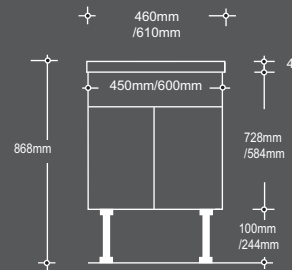

DOORLINE WH UNITS