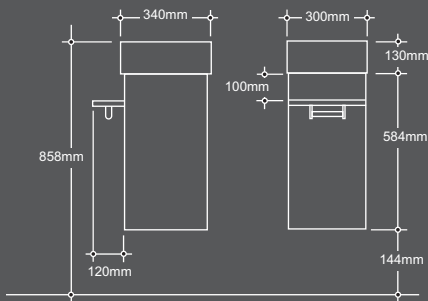

WORKTOP / INSTALLATION DIMENSIONS FULL DEPTH & MODULAR

D LINE

MODULAR CURVED END BASE

Also available LH versions

ANGLED CORNER WORKTOP GUIDE

For detailed information on this, refer to the worktop order forms.

Dimensions include 5mm worktop overhangs as shown

S LINE

CURVED END BASE & WALL

Also available LH versions

CURVED CORNER BASIN & BASE

INDIGO CERAMIC BASIN & UNIT

CORNER CUPBOARD BASE UNIT

MATTED BASIN & UNIT

NTX BASIN & UNIT

UNI CERAMIC BASIN & UNIT