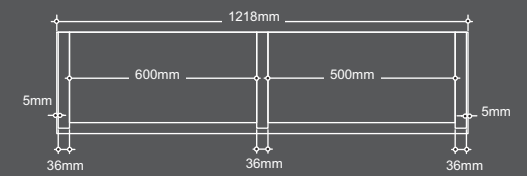

LOW CUPBOARD

FURNITURE INC TRADITIONAL FRAMING PANELS

Dimensions include 5mm worktop overhangs as shown

FURNITURE INC INTERMEDIATE / FRAMING PANELS

Dimensions include 5mm worktop overhangs as shown

FURNITURE INC CURVATURE FRAMING PANELS