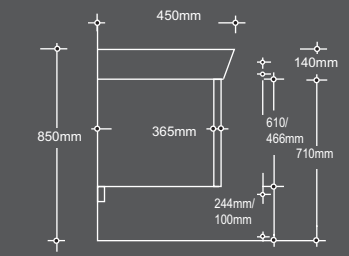

INCLINE DRAWERLINE
UNIT & CERAMIC BASIN