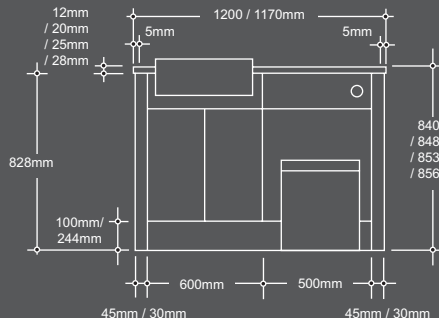

Dimensions include 5mm worktop overhangs as shown

montrose

inspirational bathroom furniture

MONTROSE FURNITURE LTD:

Head Office & Factory, Paycocke Road, Basildon, Essex SS14 3NW

Tel: 01268 476800

enquiries@montrosefurniture.co.uk