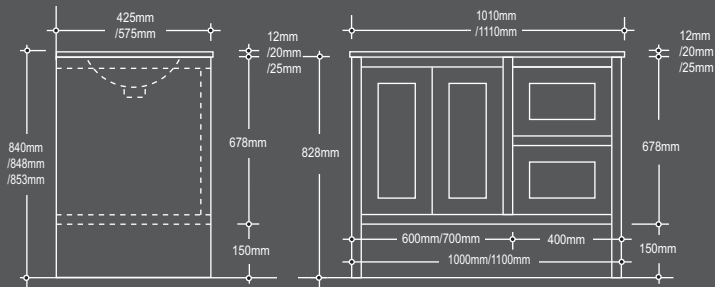

1000 & 1100 DANBURY UNITS
- 828 UNIT HEIGHT