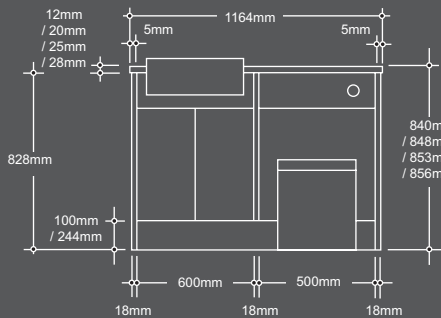

FURNITURE INC INTERMEDIATE / FRAMING PANELS