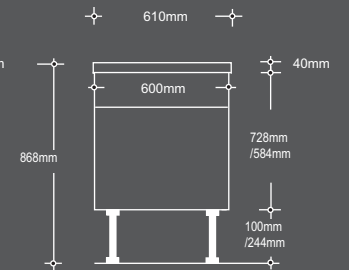

DRAWERLINE WH UNITS