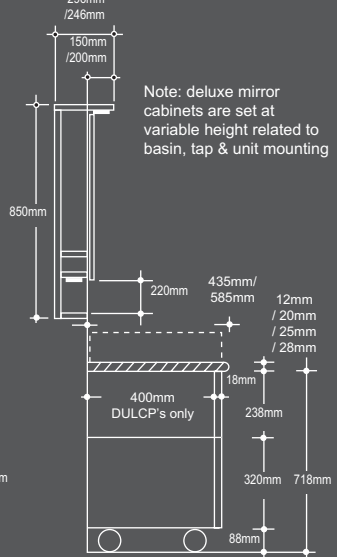

MODULAR SPACE COMPACT
UNIT - SIT ON BASINS