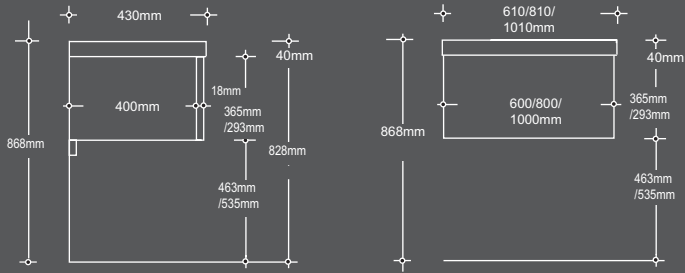

INSTALLATION DIMENSIONS FULL DEPTH & MODULAR

610, 810 & 1010
GELCAST BASINS & UNITS