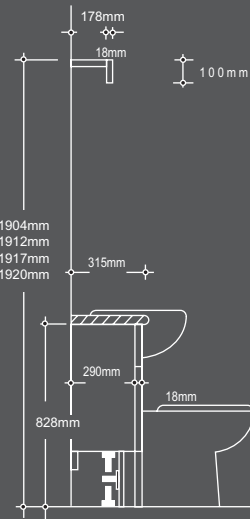

INSTALLATION DIMENSIONS REGULAR / SPACESAVER DEPTHS

PELMET & SOFFIT

TALL
CUPBOARD