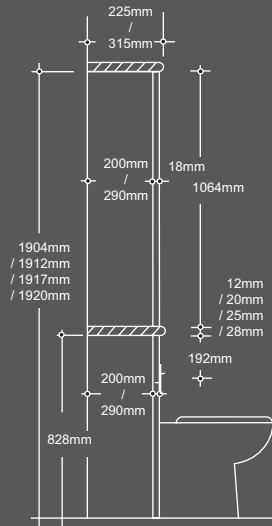

INSTALLATION DIMENSIONS REGULAR / SPACESAVER DEPTHS

FLOOR STANDING
WC AND TALL
WALL UNIT

PELMET & SOFFIT