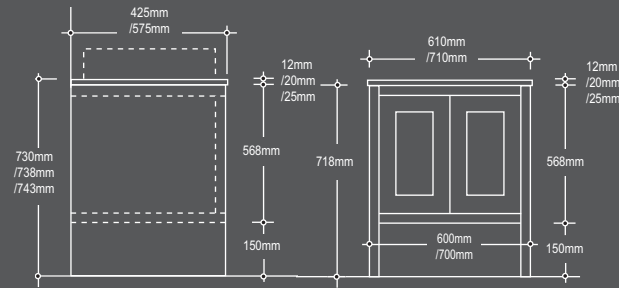

600 & 700 DANBURY UNITS
- 718 UNIT HEIGHT