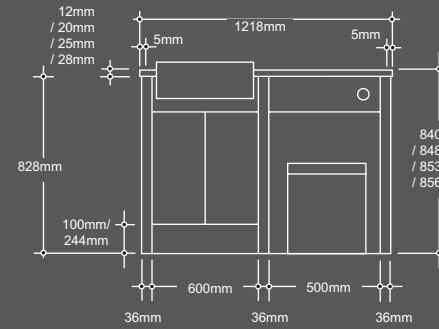

FURNITURE INC TRADITIONAL FRAMING PANELS